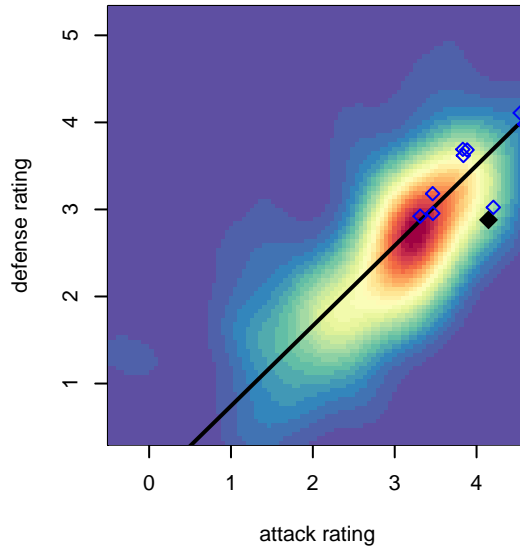

Washington Timbers Red 1 B99

Washington Timbers
 Vancouver, WA
 B99 total strength=1814
 attack=63.16 defense=17.82
 fall league = RCL B99 Div 1

alt names used:
 WA Timbers 99B Red 1
 WA Timbers 99B Red 1

Venues played:
 2017 RCL B99 Div 1
 2017 WYS Championship B99

Washington Timbers Red 1 B99
 Dots are actual minus expected GF (blue circles) and GA (red triangles).
 Blue line is smoothed change in attack strength. Red is smoothed change in defense strength.

**attack and defense variance (black dot)
relative to other teams
and top 10 in region**

**attack and defense rating
relative to others at age
and all opponents in last 13 months**

Performance relative to 13 month average