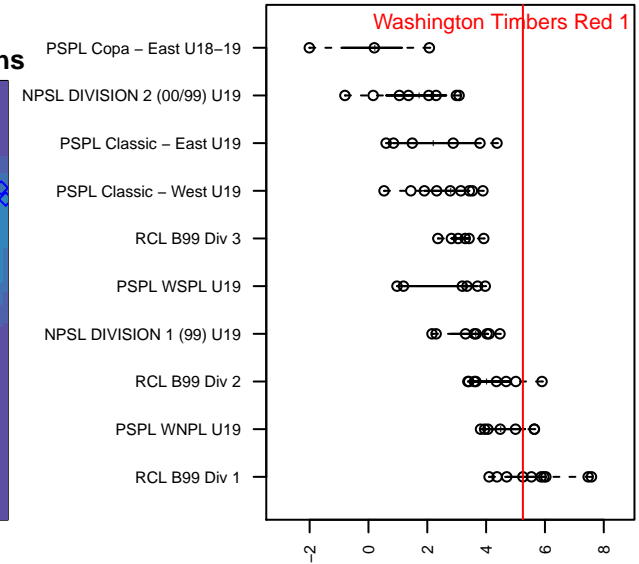

Washington Timbers Red 1 B99

Washington Timbers
 Vancouver, WA
 B99 total strength=1814
 attack=63.16 defense=17.82
 fall league = RCL B99 Div 1

alt names used:
 WA Timbers 99B Red 1
 WA Timbers 99B Red 1

Venues played:
 2017 RCL B99 Div 1
 2017 WYS Championship B99

Washington Timbers Red 1 B99
 Dots are actual minus expected GF (blue circles) and GA (red triangles).
 Blue line is smoothed change in attack strength. Red is smoothed change in defense strength.

**attack and defense variance (black dot)
relative to other teams
and top 10 in region**

**attack and defense rating
relative to others at age
and all opponents in last 13 months**

Performance relative to 13 month average