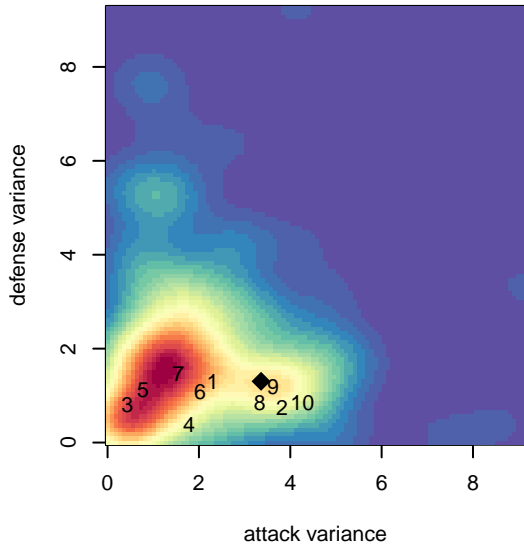

Washington Timbers Red 1 B99

Washington Timbers
 Vancouver, WA
 B99 total strength=1814
 attack=63.16 defense=17.82
 fall league = RCL B99 Div 1

alt names used:
 WA Timbers 99B Red 1
 WA Timbers 99B Red 1

Venues played:
 2017 RCL B99 Div 1
 2017 WYS Championship B99

Washington Timbers Red 1 B99
 Dots are actual minus expected GF (blue circles) and GA (red triangles).
 Blue line is smoothed change in attack strength. Red is smoothed change in defense strength.

**attack and defense variance (black dot)
relative to other teams
and top 10 in region**

**attack and defense rating
relative to others at age
and all opponents in last 13 months**

Performance relative to 13 month average