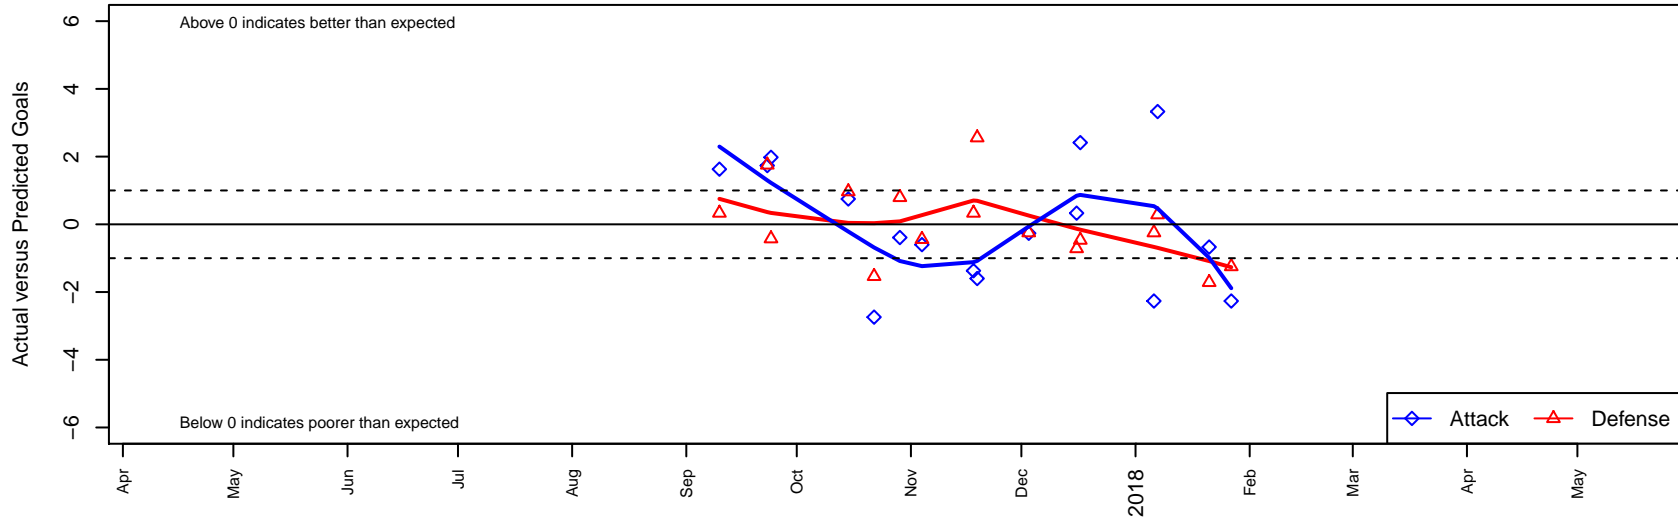

Washington Timbers Red 1 B99

Washington Timbers
 Vancouver, WA
 B99 total strength=1814
 attack=63.16 defense=17.82
 fall league = RCL B99 Div 1

alt names used:
 WA Timbers 99B Red 1
 WA Timbers 99B Red 1

Venues played:
 2017 RCL B99 Div 1
 2017 WYS Championship B99

Washington Timbers Red 1 B99
 Dots are actual minus expected GF (blue circles) and GA (red triangles).
 Blue line is smoothed change in attack strength. Red is smoothed change in defense strength.

**attack and defense variance (black dot)
relative to other teams
and top 10 in region**

**attack and defense rating
relative to others at age
and all opponents in last 13 months**

Performance relative to 13 month average